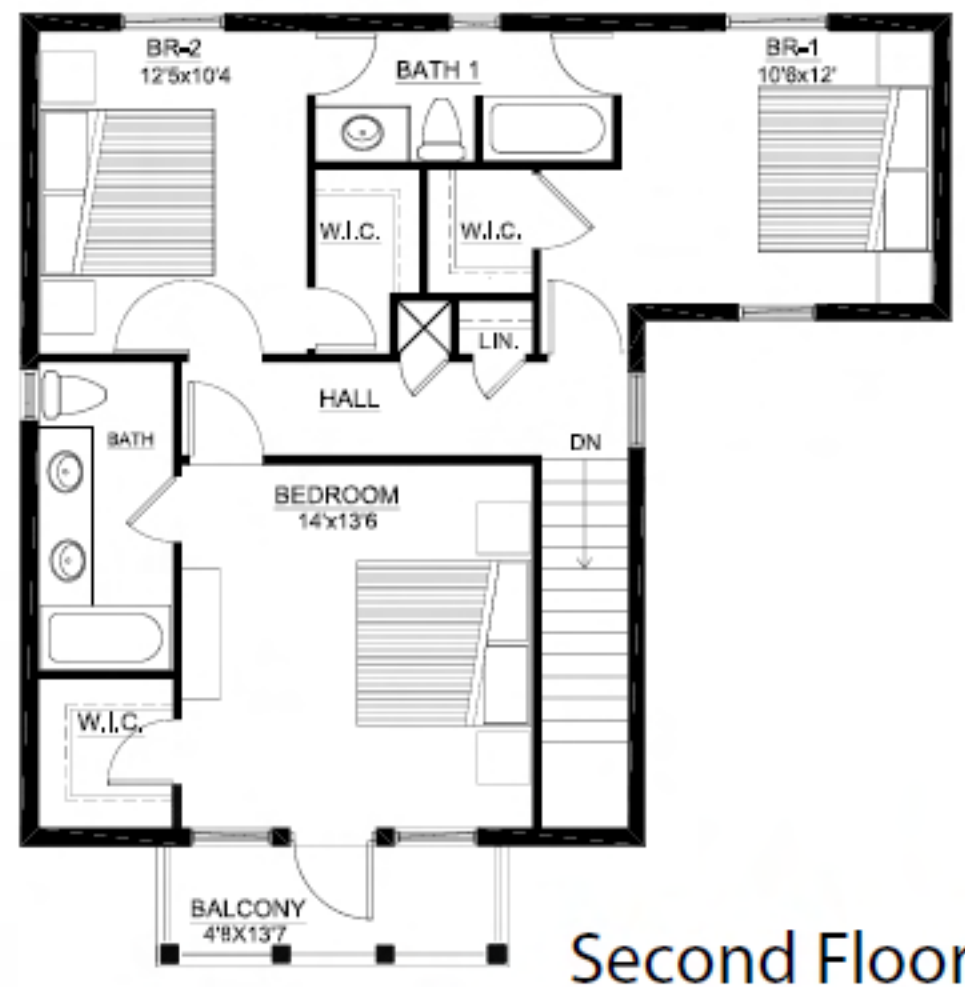

Calusa model

Front view

Calusa model

3 bedrooms 2 1/2 baths
2187 s.f. under roof

All plan dimensions are approximate

Features:

- Distinctive Florida Vernacular/Craftsman Style Architecture
- Quality CBS Construction
- Automatic Sprinkler System
- Hurricane Resistant Impact Windows and Doors
- Alarm System
- Granite Kitchen Counter Tops
- Raised Panel Cabinetry
- Energy Star Appliances-Washer /Dryer, Stove, Refrigerator w/icemaker, Dishwasher, Built-in Microwave, Garbage Disposer
- Stainless Steel kitchen Sink w/High Arc Moen Kitchen Faucet