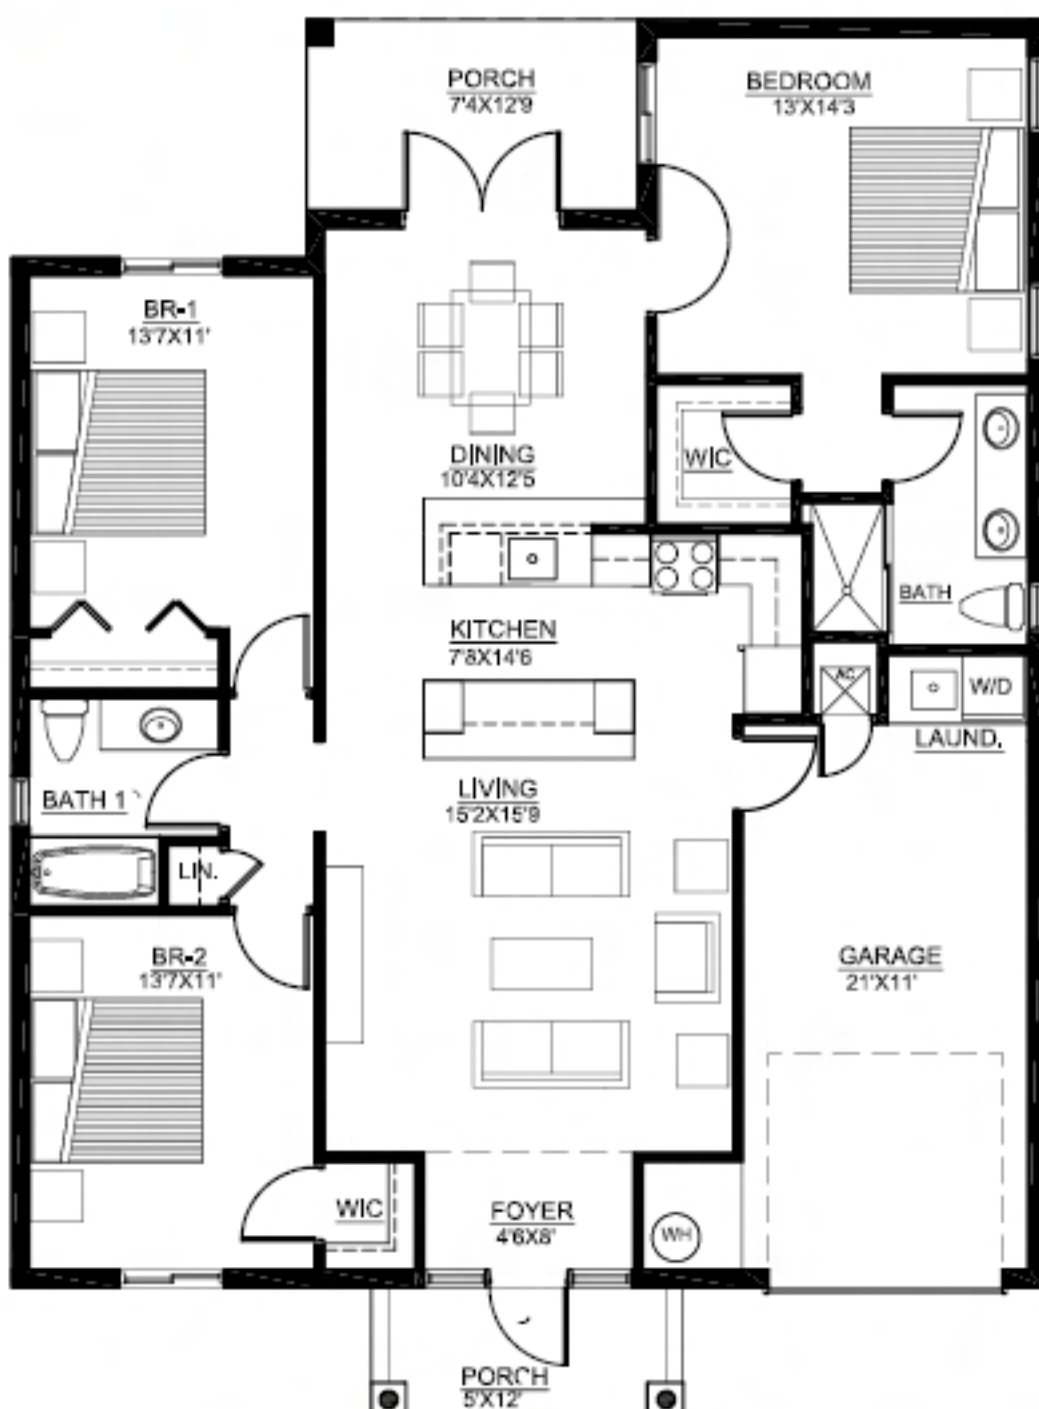

Jaega model

Front view

Jaega model

3 bedrooms 2 baths
1894 s.f. under roof

All plan dimensions are approximate

Features:

- Distinctive Florida Vernacular/Craftsman Style Architecture
- Quality CBS Construction
- Automatic Sprinkler System
- Hurricane Resistant Impact Windows and Doors
- Alarm System
- High Efficiency Air Conditioning and Heating System
- Granite Kitchen Counter Tops
- Raised Panel Cabinetry
- Energy Star Appliances-Washer /Dryer, Stove, Refrigerator w/icemaker, Dishwasher, Built-in Microwave, Garbage Disposer
- Stainless Steel kitchen Sink w/High Arc Moen Kitchen Faucet
- And much more