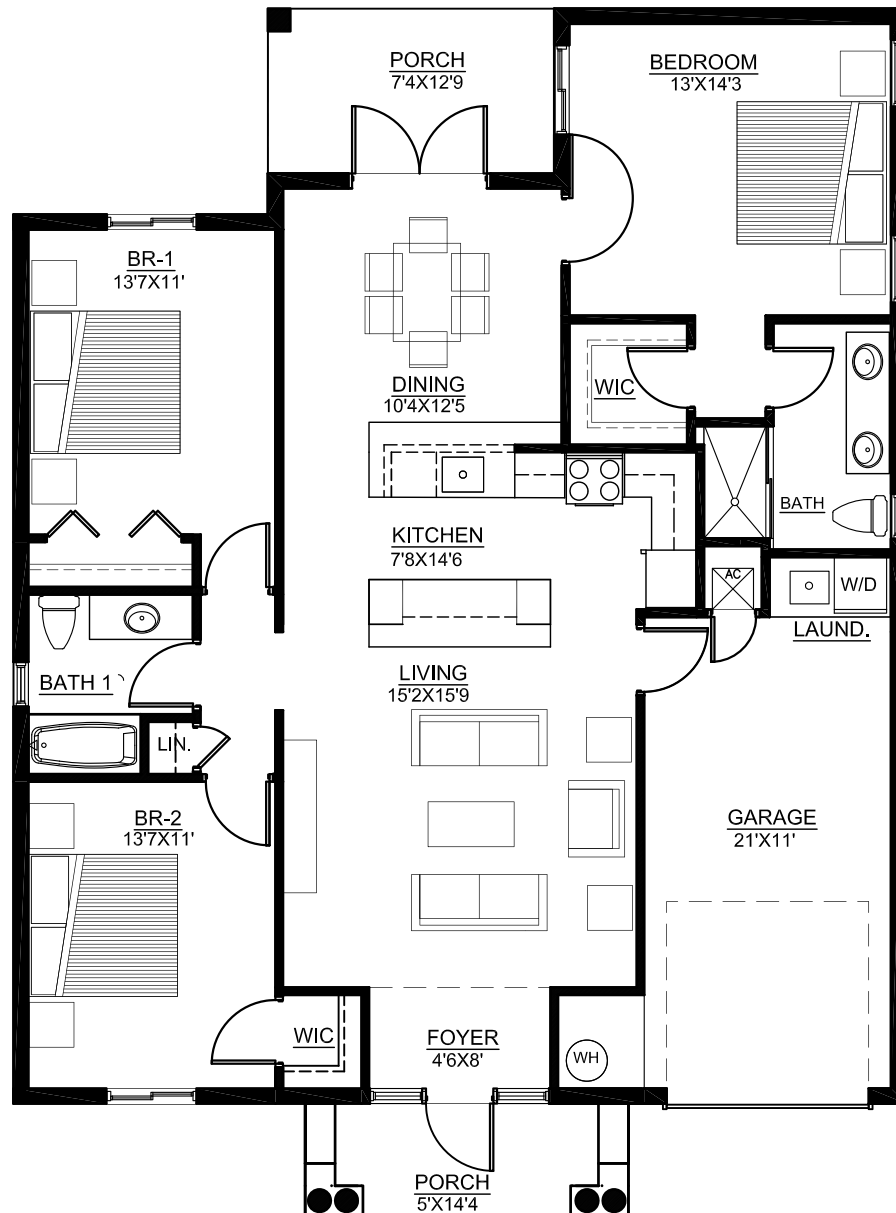

# Tekesta model

Front view

# Tekesta model

3 bedrooms 2 baths  
1905 s.f. under roof

## Floor plan

All plan dimensions are approximate