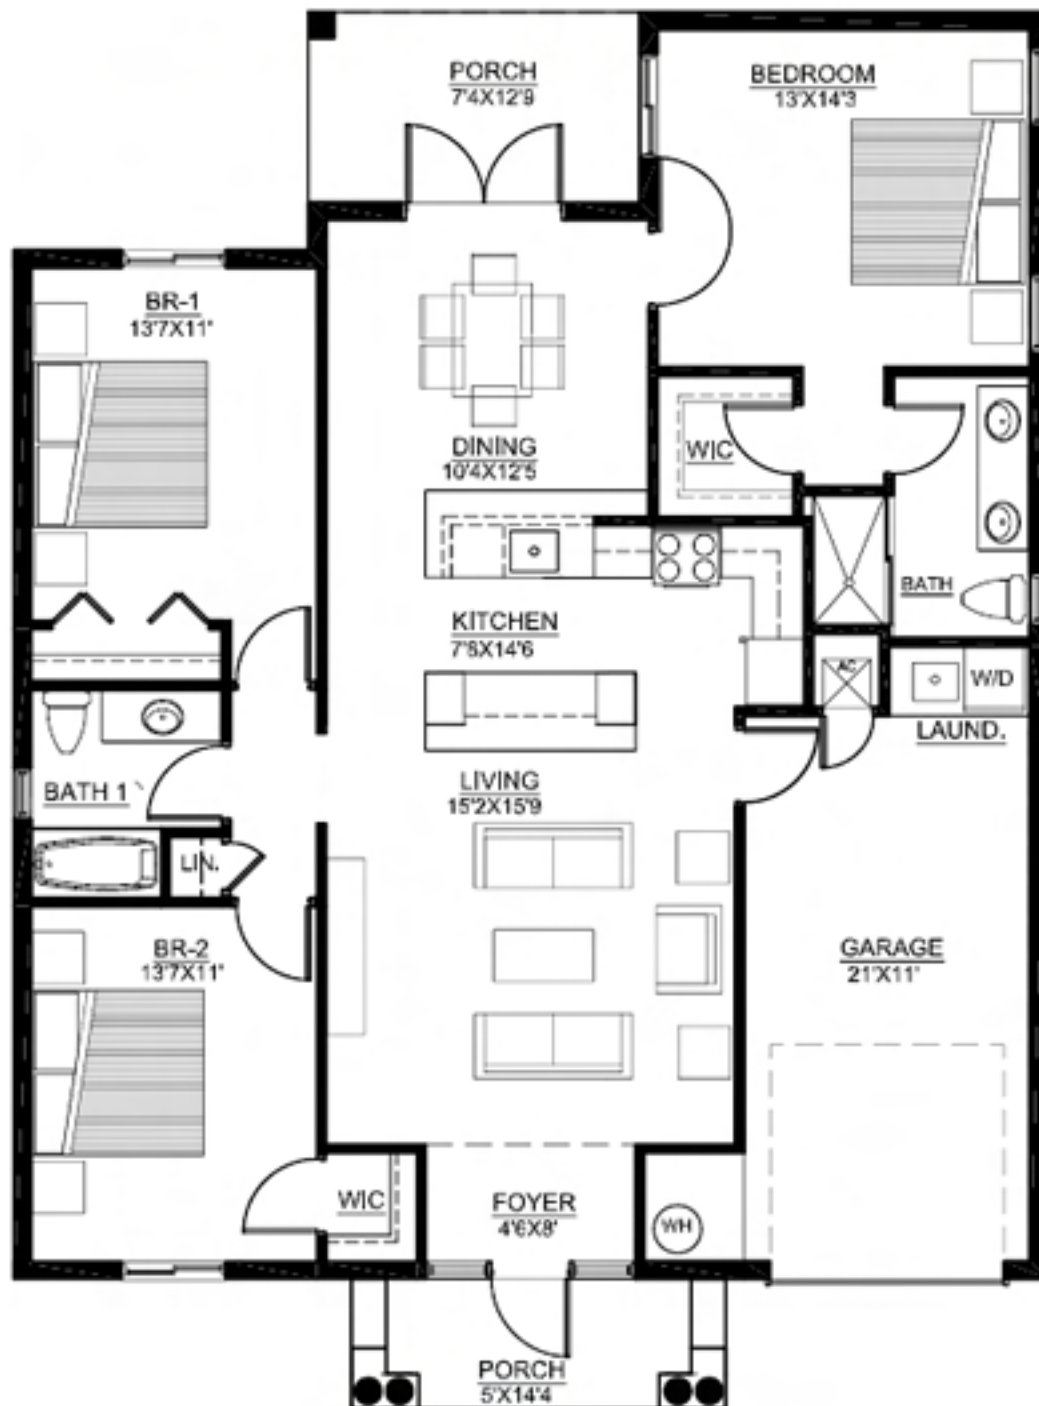

Tekesta model

Front view

Tekesta model

3 bedrooms 2 baths
1905 s.f. under roof

Floor plan

All plan dimensions are approximate

Features:

- Distinctive Florida Vernacular/Craftsman Style Architecture
- Quality CBS Construction
- Automatic Sprinkler System
- Hurricane Resistant Impact Windows and Doors
- Alarm System
- High Efficiency Air Conditioning and Heating System
- Granite Kitchen Counter Tops
- Raised Panel Cabinetry
- Energy Star Appliances-Washer /Dryer, Stove, Refrigerator w/icemaker, Dishwasher, Built-in Microwave, Garbage Disposer
- Stainless Steel kitchen Sink w/High Arc Moen Kitchen Faucet
- And much more